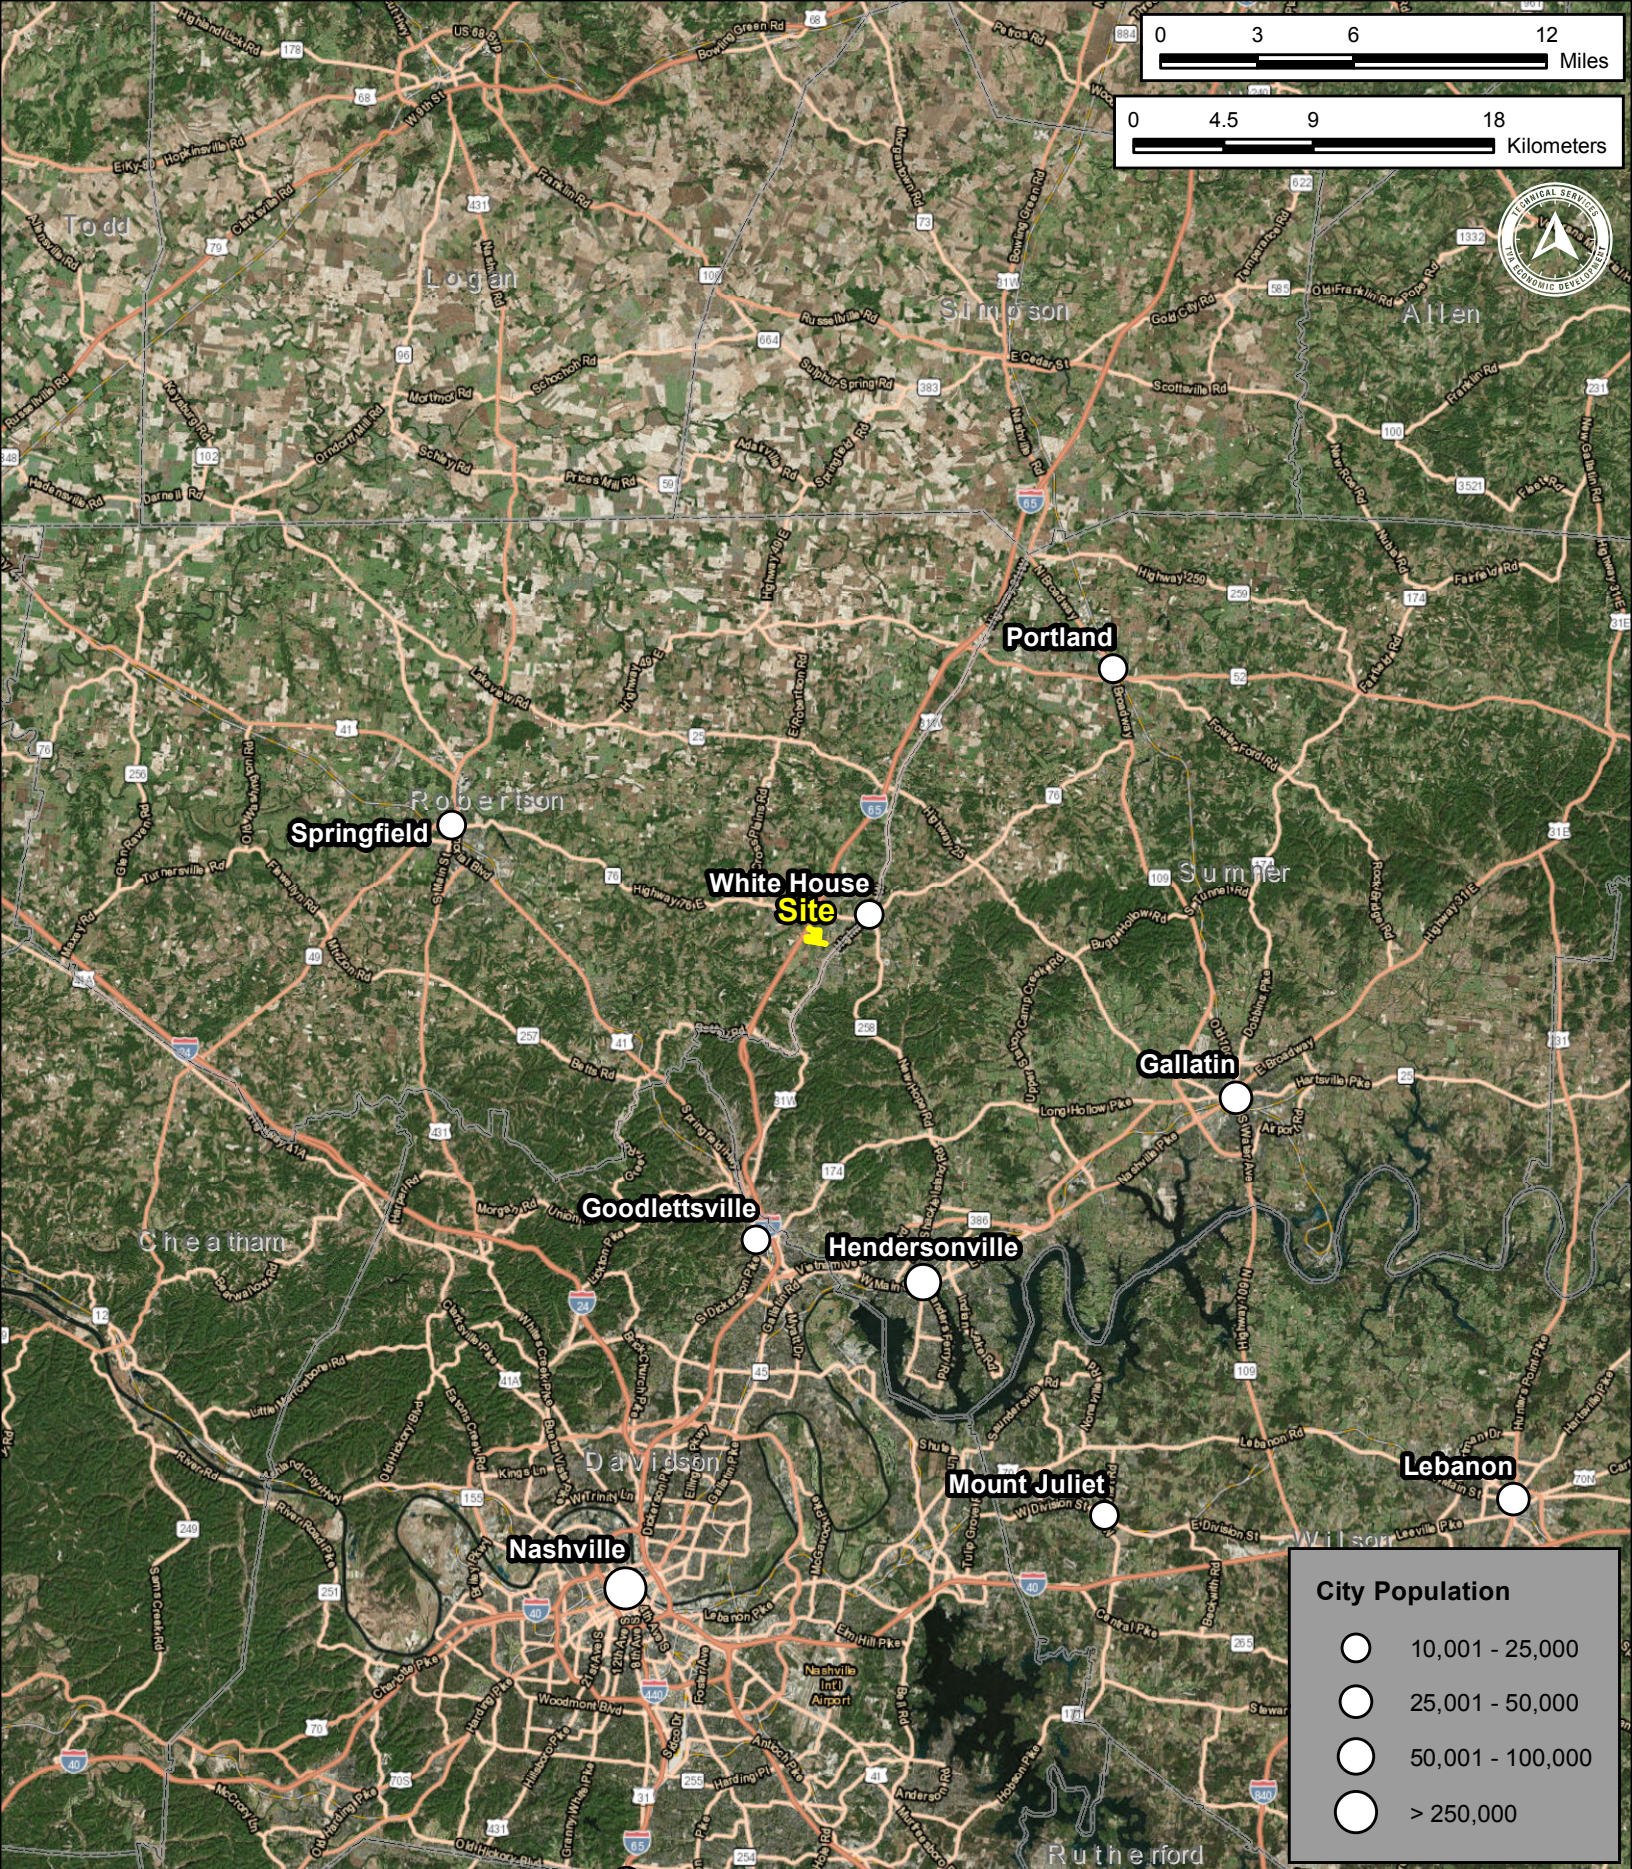

# State Location Map

White House-Interstate Industrial Park  
 White House, TN (Robertson Co.)

Prepared 10/19/2018 by

# Site Location Map

White House-Interstate Industrial Park  
White House, TN (Robertson Co.)

Prepared 10/19/2018 by

\*No FEMA 100 Year Floodplain on site

# Aerial Imagery & FEMA Floodplain\*

White House-Interstate Industrial Park  
White House, TN (Robertson Co.)

Prepared 10/19/2018 by

**THE VALLEY**  
**WORKS**

**White House-Interstate Industrial Park**

**+/-47 Acres  
+/-19 Hectares**

# USGS Topo Map & NWI Wetlands

White House-Interstate Industrial Park  
White House, TN (Robertson Co.)

Prepared 10/19/2018 by