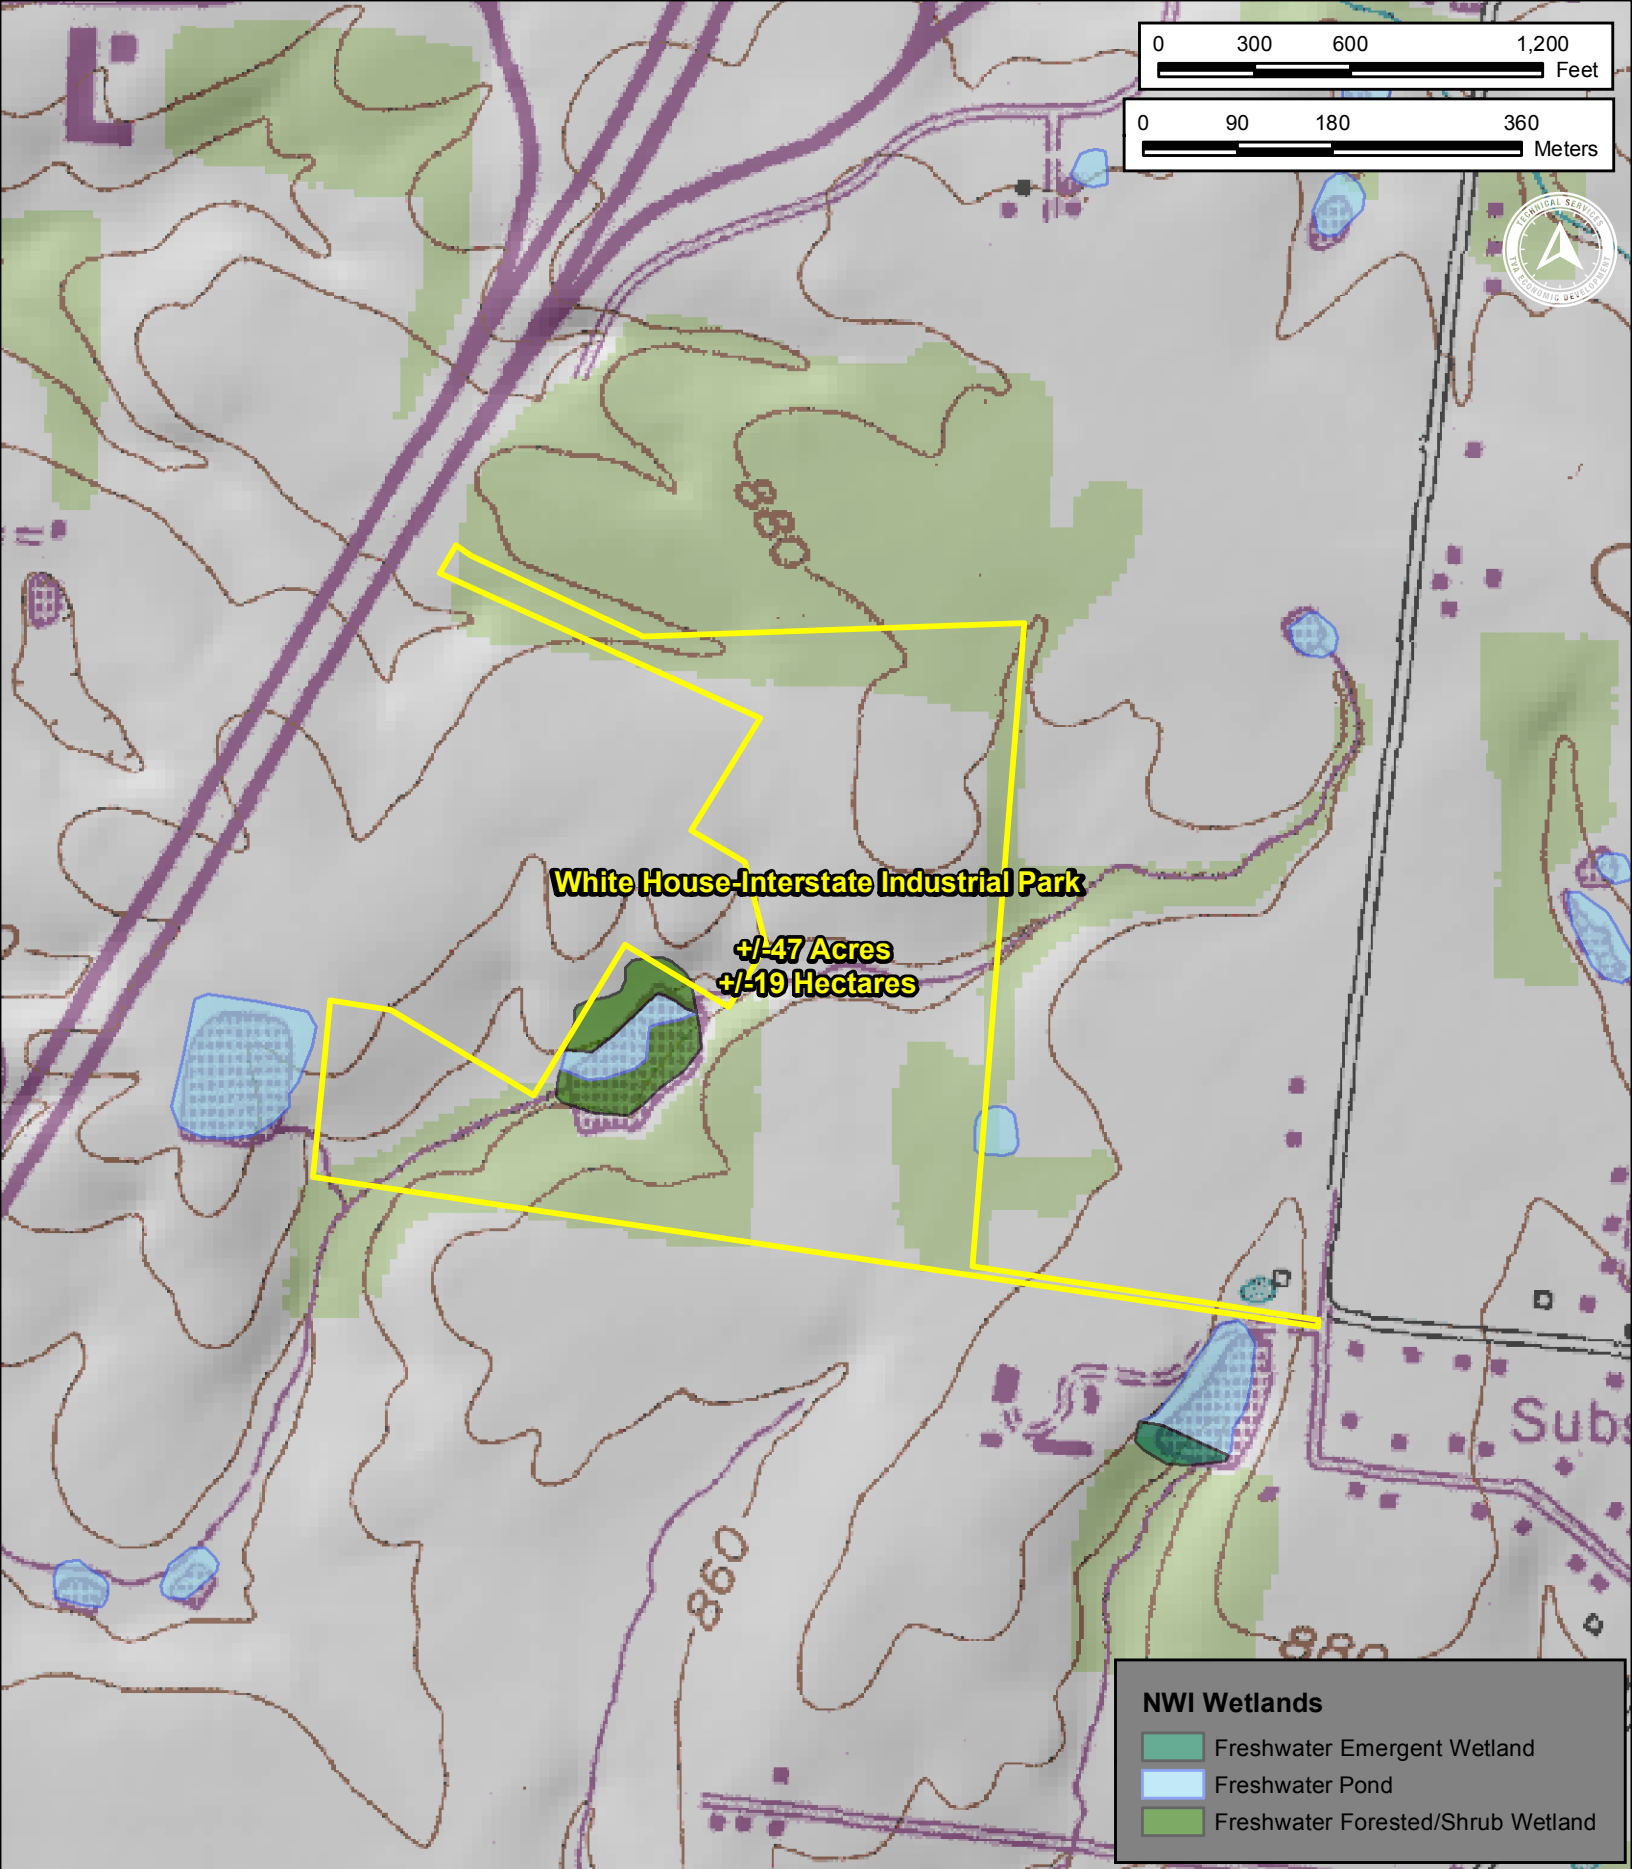

# State Location Map

White House-Interstate Industrial Park  
 White House, TN (Robertson Co.)

Prepared 10/19/2018 by

# Site Location Map

White House-Interstate Industrial Park  
White House, TN (Robertson Co.)

Prepared 10/19/2018 by

\*No FEMA 100 Year Floodplain on site

# Aerial Imagery & FEMA Floodplain\*

White House-Interstate Industrial Park  
White House, TN (Robertson Co.)

Prepared 10/19/2018 by

**THE VALLEY**  
**WORKS**

**White House-Interstate Industrial Park**

**+/-47 Acres  
+/-19 Hectares**

**NWI Wetlands**

- Freshwater Emergent Wetland
- Freshwater Pond
- Freshwater Forested/Shrub Wetland

20ft Contours